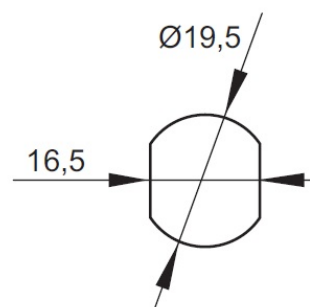

PRODUCT SHEET

Description:

Combi. Cam Lock #213,3-Digit,RH,Ø44mm House,Black/Grey,90DG Ø19X20mm Cylinder,5mm Cranked Cam,C/E:40mm, W/Hex Nut,, Pre-Coded 000, Changing Code By Pressing Metal Pin On Side, Of Housing into the Housing in Open Position

Item number:

14.08.270-0

Units	Box	Carton	HS Code	Barcode
Pcs.	50	200	8301300000	 5704866045650

SISO A/S

Mileparken 11
DK-2740 Skovlunde
Denmark
VAT: DK 24786013

Phone +45 45 830 900

www.siso.dk
siso@siso.dk

Danske Bank
Nytorv Branch
Copenhagen
SWIFT: DABADKKK

Account no.
4180 3112 112936
IBAN Account
DK7230003112112936