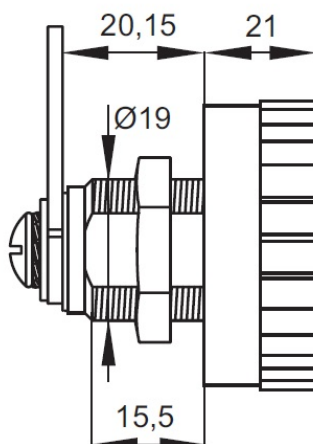

PRODUCT SHEET

Description:

Combi. Cam Lock #213,3-Digit,RH,Ø44mm House,Black/Grey,90DG Ø19X20mm Cylinder,5mm Cranked Cam,C/E:40mm, W/Hex Nut,, Pre-Coded 000, Changing Code By Pressing Metal Pin On Side, Of Housing into the Housing in Open Position

Item number:

14.08.270-0

Units	Box	Carton	HS Code	Barcode
Pcs.	50	200	8301300000	 5704866045650

SISO A/S

Mileparken 11
DK-2740 Skovlunde
Denmark
VAT: DK 24786013

Phone +45 45 830 900

www.siso.dk
siso@siso.dk