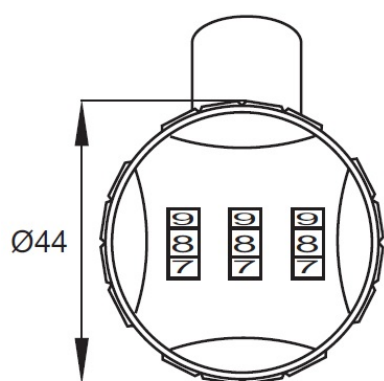

PRODUCT SHEET

Description:

Combi. Cam Lock #213,3-Digit,RH,Ø44mm House,Black/Grey,90DG Ø19X20mm Cylinder,5mm Cranked Cam,C/E:40mm, W/Hex Nut,, Pre-Coded 000, Changing Code By Pressing Metal Pin On Side, Of Housing into the Housing in Open Position

Item number:

14.08.270-0

Units	Box	Carton	HS Code	Barcode
Pcs.	50	200	8301300000	 5704866045650

SISO A/S

Mileparken 11
DK-2740 Skovlunde
Denmark
VAT: DK 24786013

Phone +45 45 830 900

www.siso.dk
siso@siso.dk

Danske Bank
Nytorv Branch
Copenhagen
SWIFT: DABADKKK

Account no.
4180 3112 112936
IBAN Account
DK7230003112112936